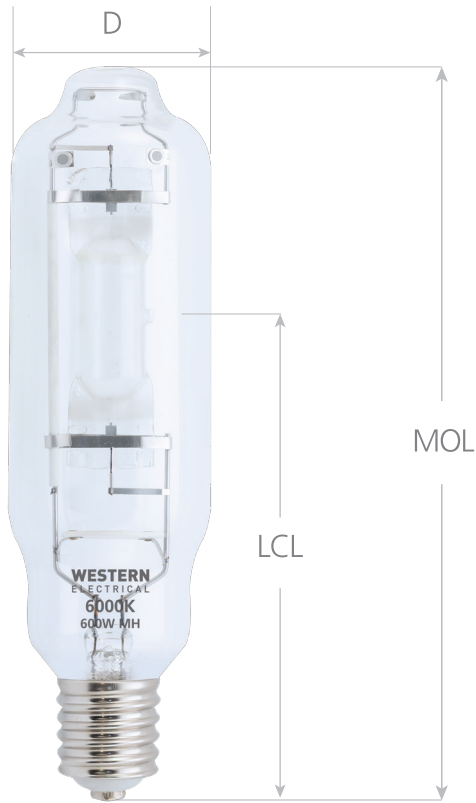

WESTERN ELECTRICAL

HORTICULTURAL GROW LAMP

600W MH 6000K

- DELIVERS SUPERIOR PERFORMANCE FOR HORTICULTURAL APPLICATIONS
- IDEAL FOR COMPLETE GENERAL PURPOSE USE
- CLASS-LEADING LIGHT SPECTRUM COVERAGE
- WORKS WITH ELECTRONIC AND MAGNETIC BALLASTS
- SUITS SINGLE ENDED FIXTURES
- IDEAL FOR VEGETATIVE GROWTH

DIMENSIONS (mm)	NOMINAL VALUE
D - Bulb Diameter	76
MOL - Max Overall Length	287
LCL - Light Centre Length	183
Max Base to Bulb (Degree)	3